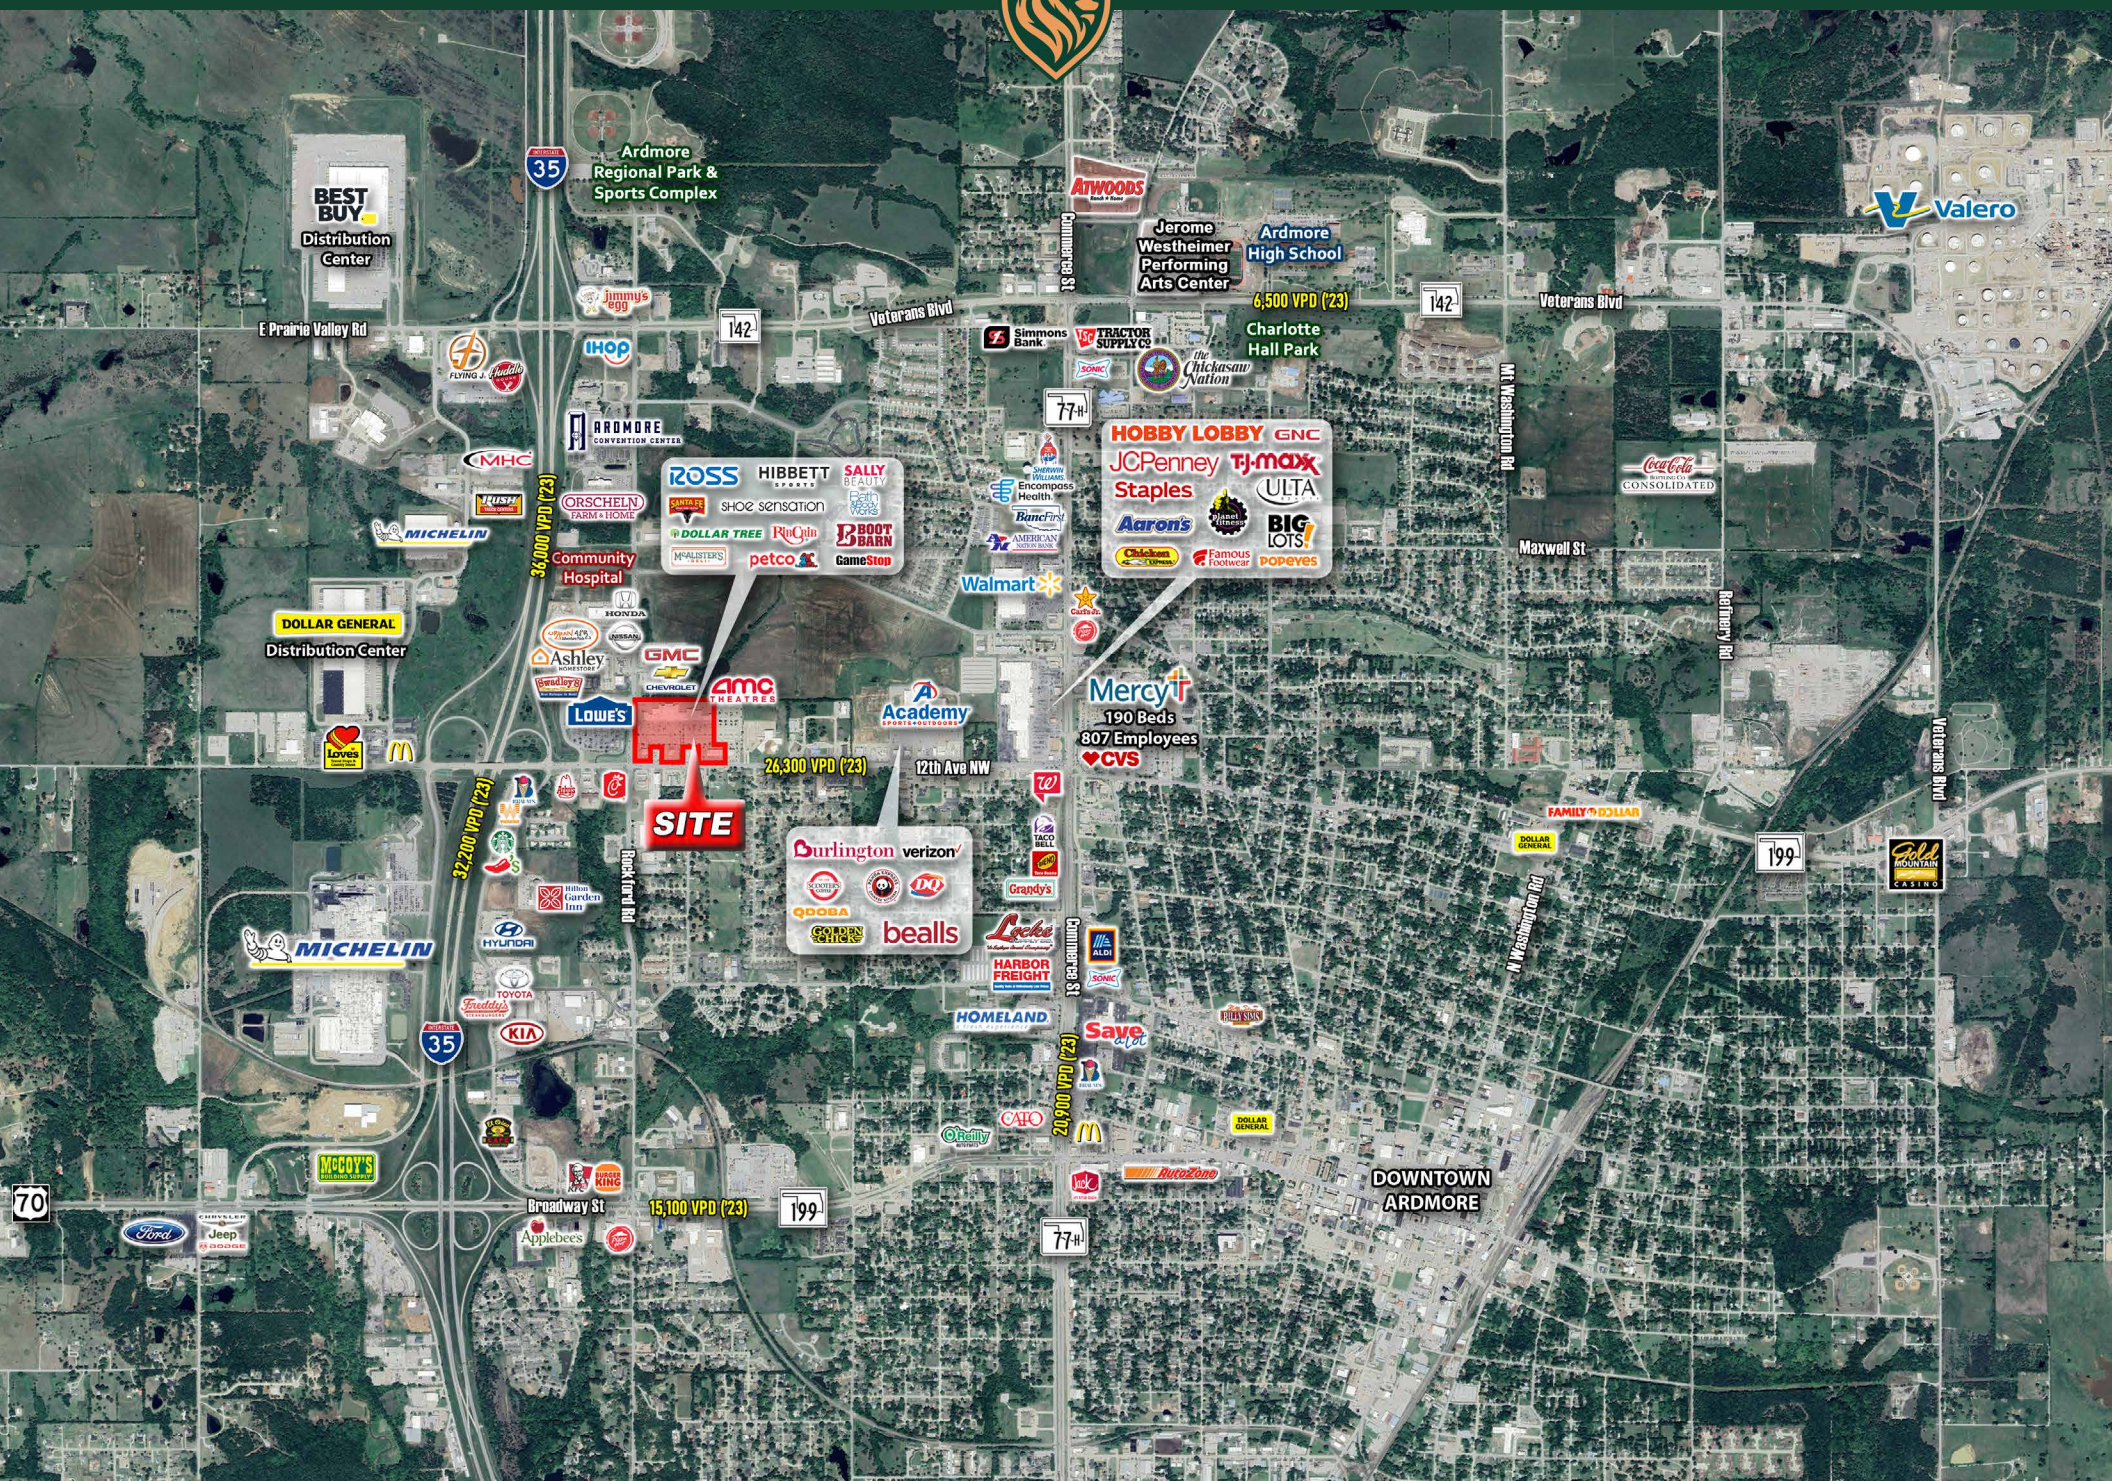

AMC
THEATRES

SANTA FE

Rib Crab

GameStop

McALISTER'S
DELI

Albertsons

OLD NAVY
FIVE BELOW

Academy
SPORTS+OUTDOORS

Arby's

DISCOUNT
TIRE

BANK

AT&T

QUALITY
INN

9
goodwill

DEMOGRAPHIC MAP

Demographics: 10-Mile Radius Capturing 65% of Multi-Visit Patrons

Source: This infographic contains data provided by Earl (2024, 2029), Earl Data Advantage (2024). © 2024 Earl