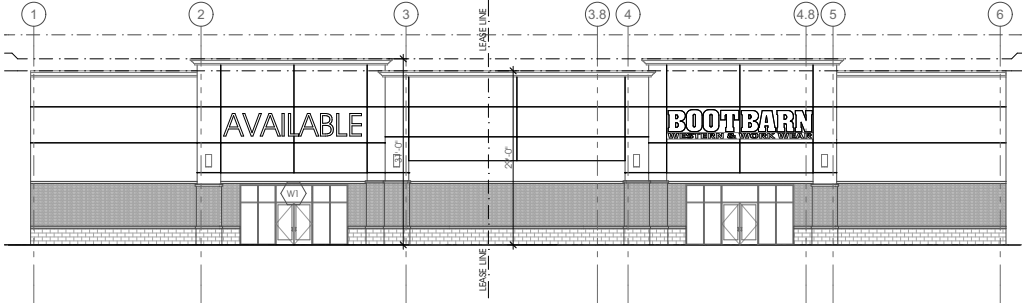

FLOOR PLAN: SUITE 111A