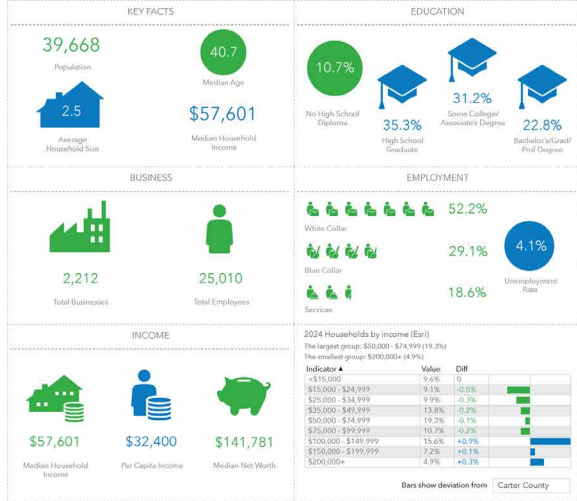

DEMOGRAPHIC MAP

Demographics: 10-Mile Radius Capturing 65% of Multi-Visit Patrons