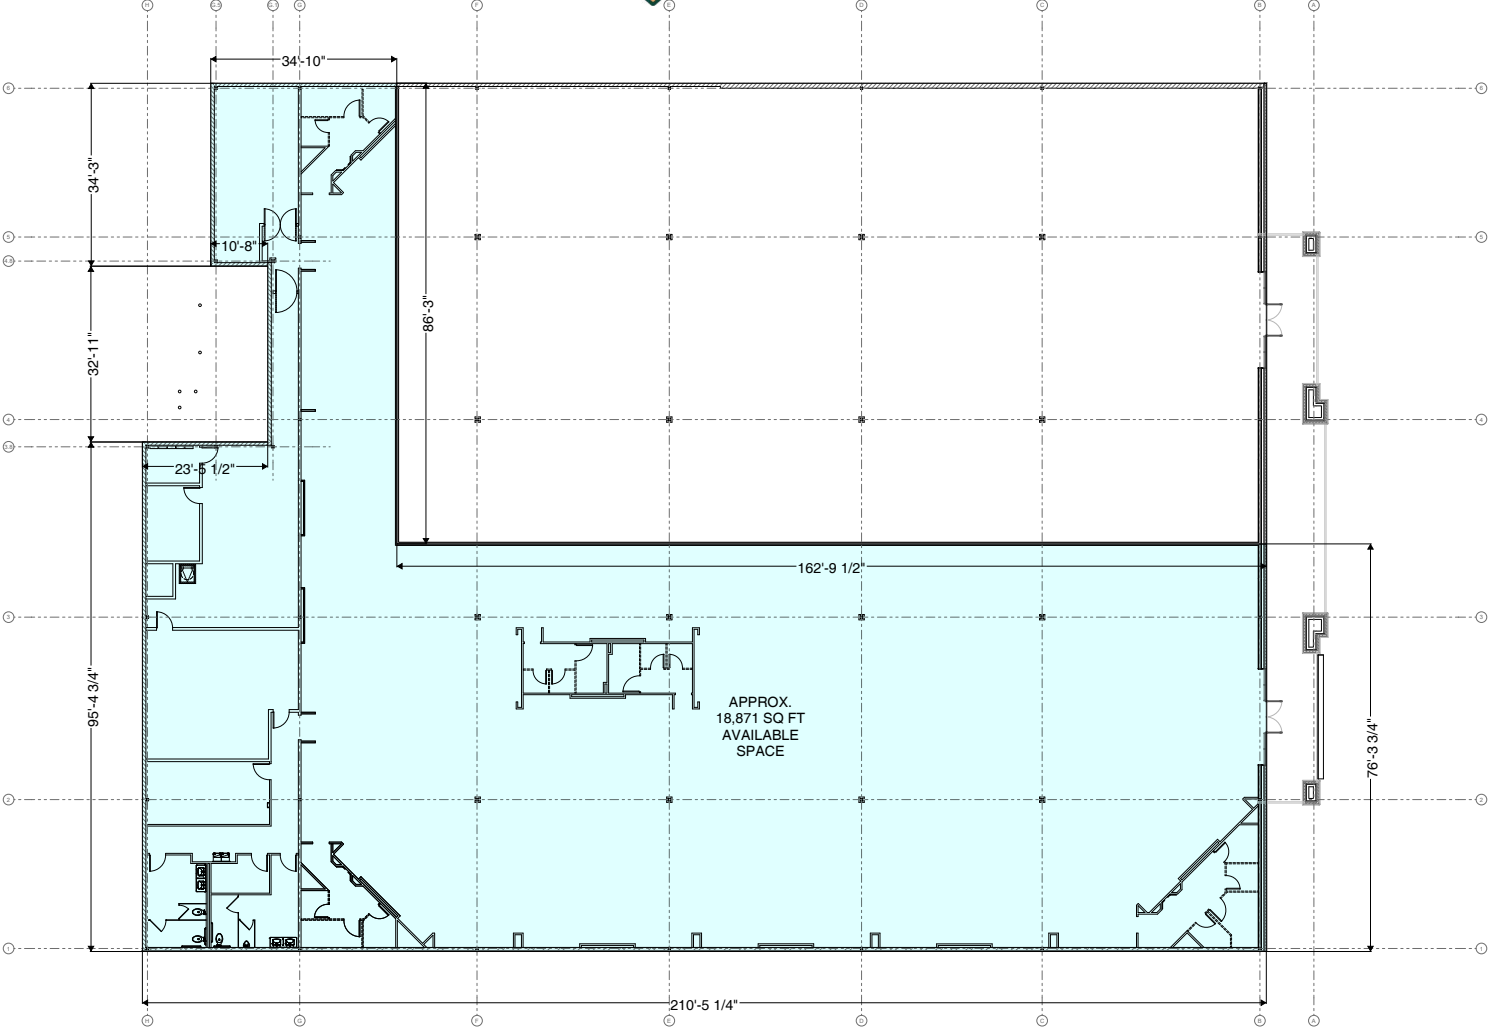

FLOOR PLAN: SUITE 111A