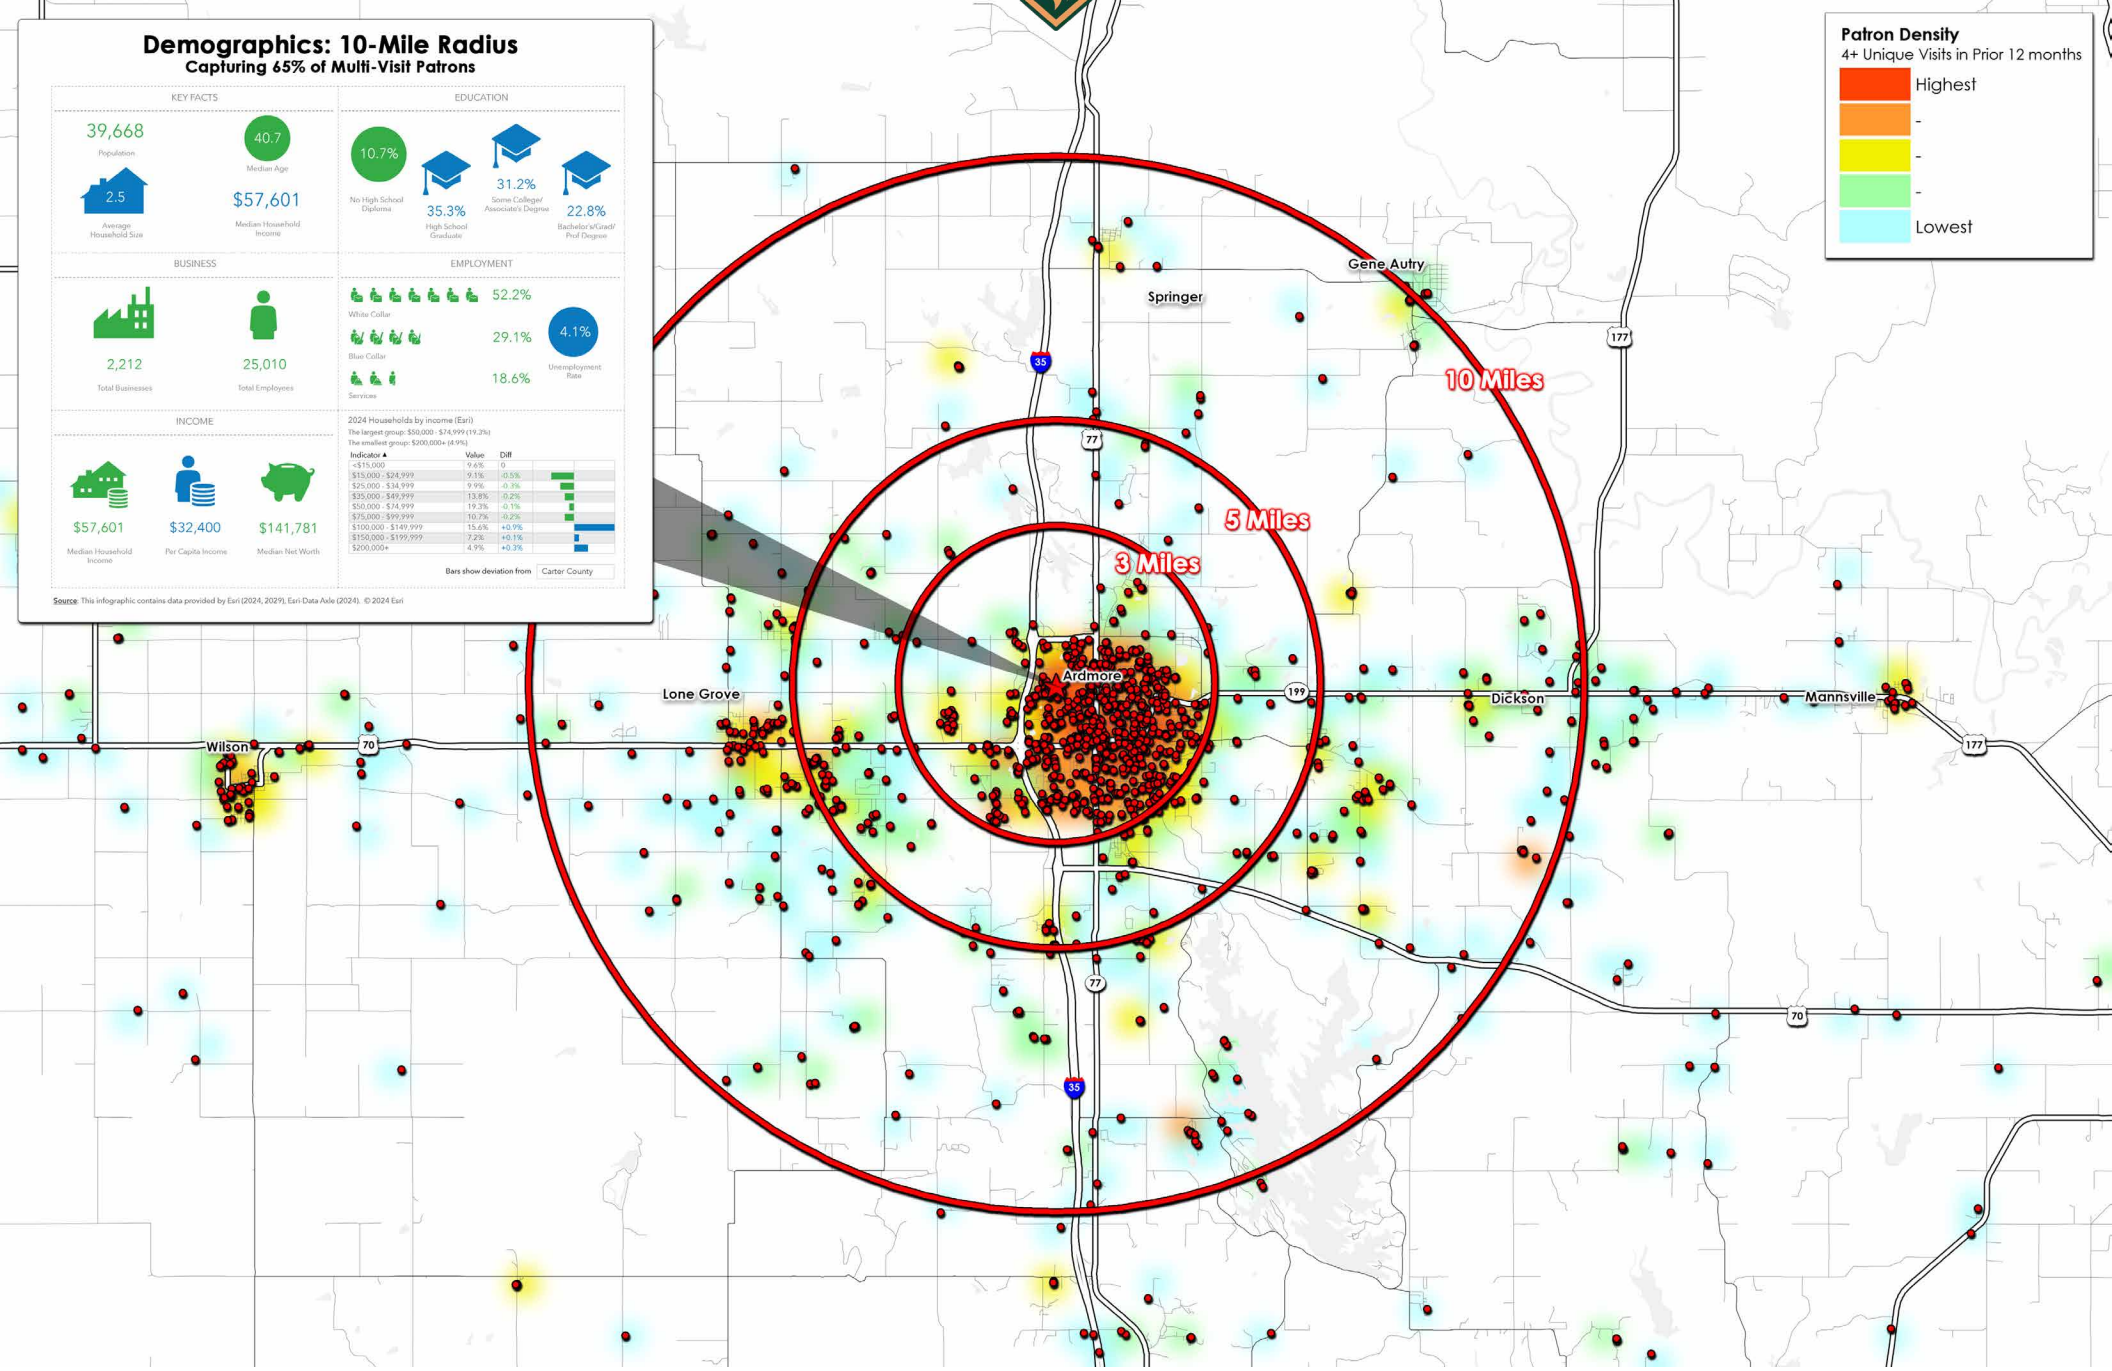

DEMOGRAPHIC MAP

Demographics: 10-Mile Radius Capturing 65% of Multi-Visit Patrons