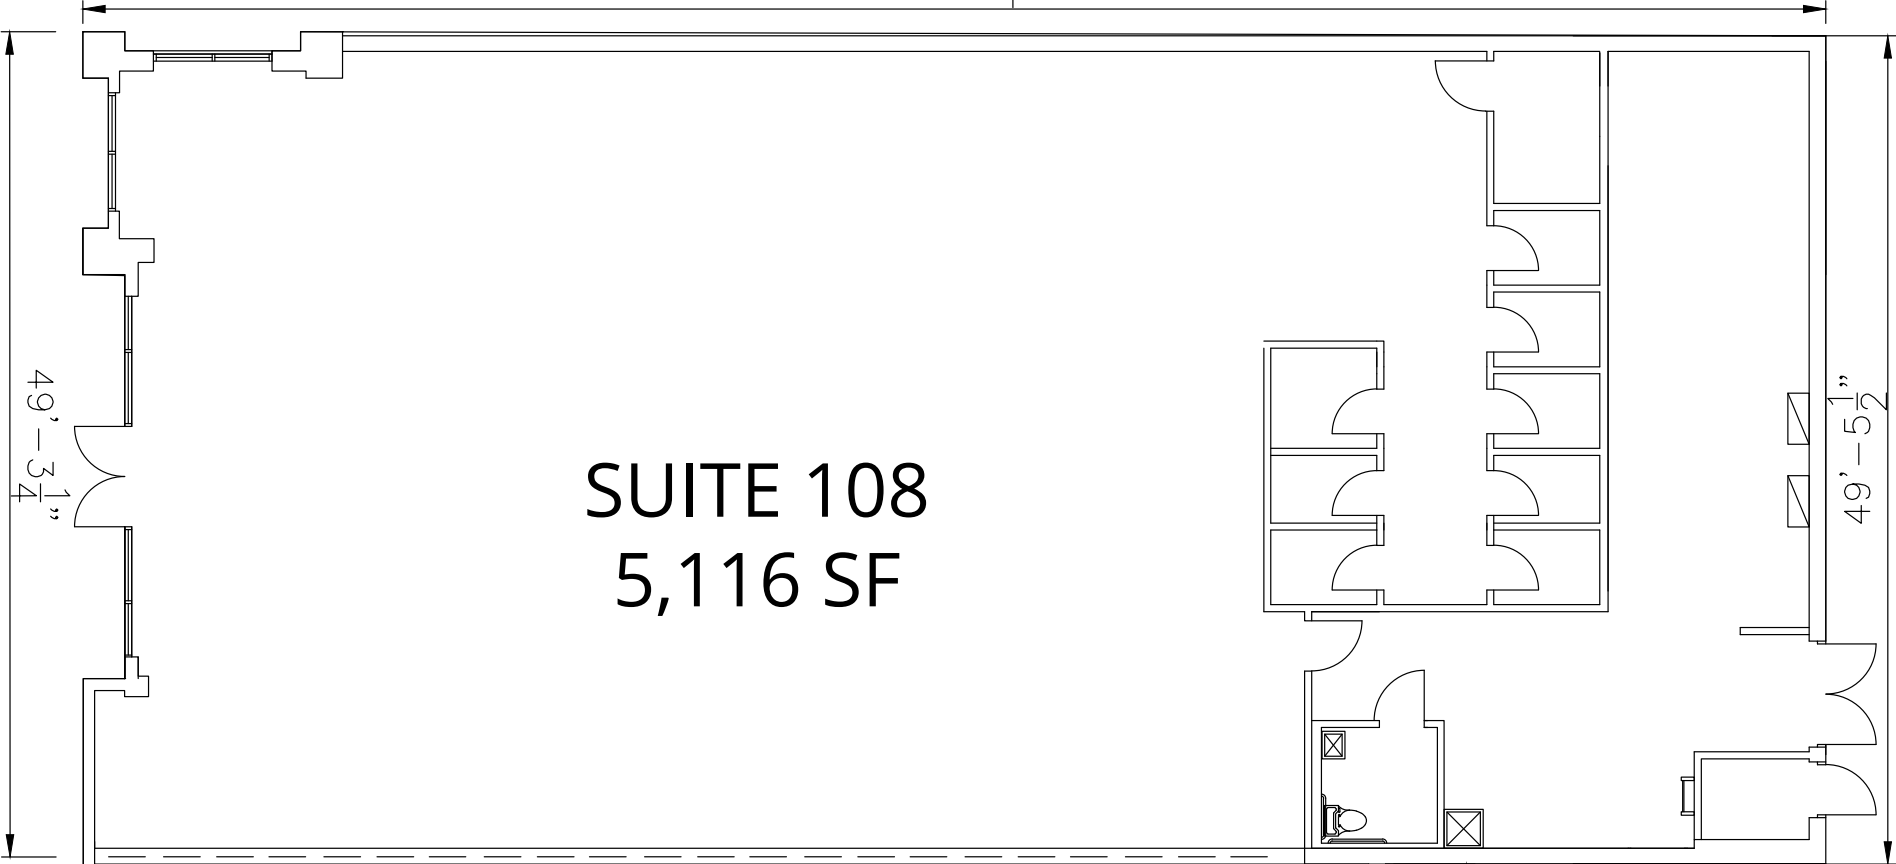

FLOOR PLAN: SUITE 108

JILL FISHER | DIRECTOR OF LEASING
214.261.9588 | jfisher@dunhillpartners.com
dunhillpartners.com

104'-1 $\frac{1}{4}$ "

SUITE 108
5,116 SF

49'-5 $\frac{1}{2}$ "

26'-3 $\frac{1}{2}$ "

ARDMORE COMMONS